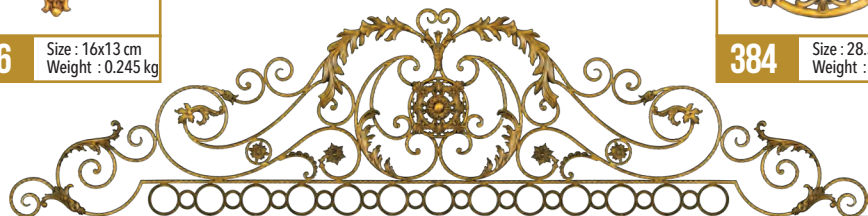

SAMEN FERFORGE

Hashtomini Noor Metal Industries, The Biggest Door & Forged Pieces Producer in Middle East and Premier Exporter in Iran

Prefabricated Doors

168 Size : 12x33.5 cm
Weight : 0.6 kg

Part 1311, 1312, 168, 384 and 386 have been used to build this crown. You can see the full details of these parts by referring to the catalog of this company.