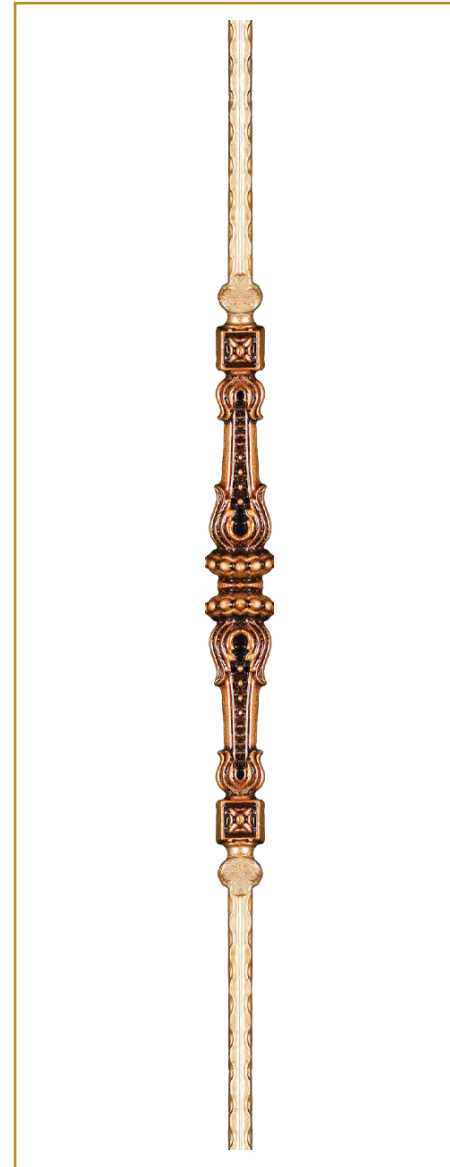

346

Size : 90 cm
Weight : 1.350 kg