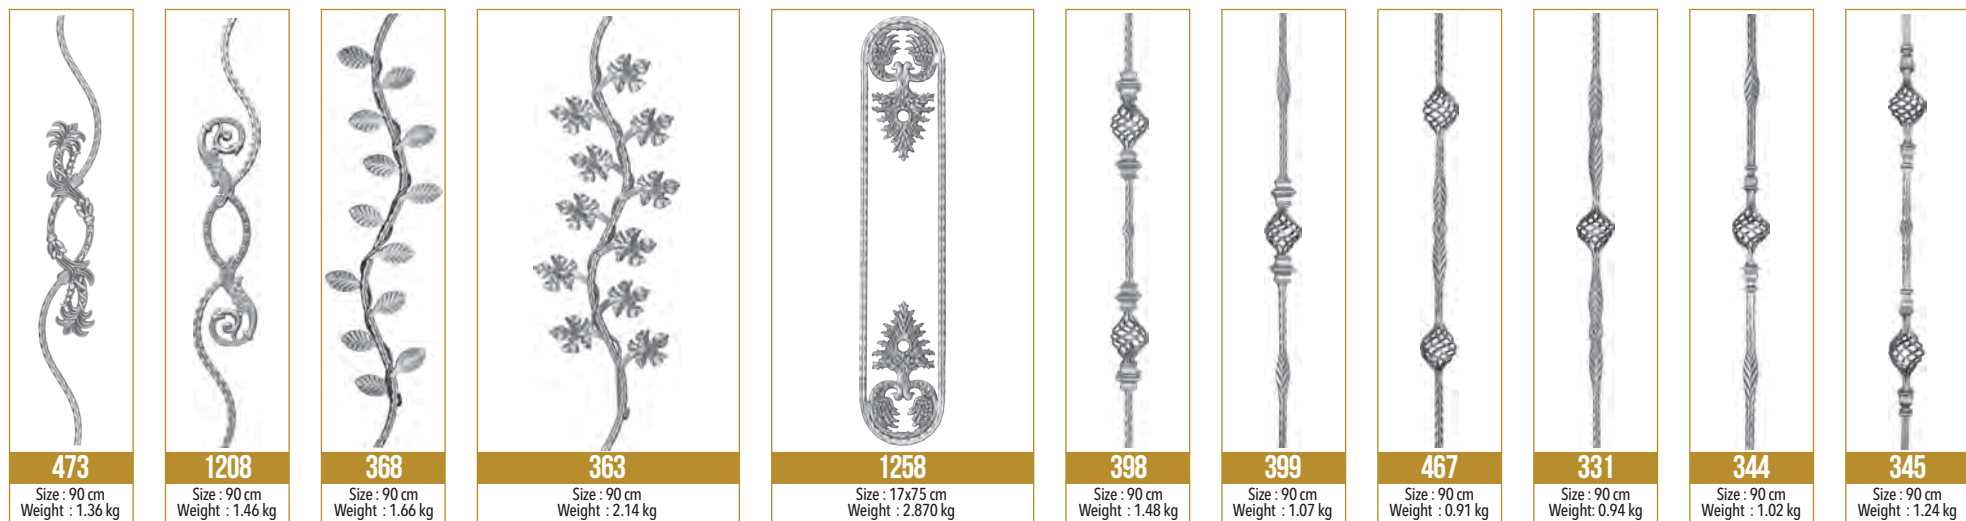

348

Size : 90 cm
Weight : 1.620 kg

346

Size : 90 cm
Weight : 1.350 kg

313

Size : 90 cm
Weight : 1.47 kg

SAMEN FERFORGE

Hashtomin Noor Metal Industries, The Biggest Door & Forged Pieces Producer in Middle East and Premier Exporter in Iran