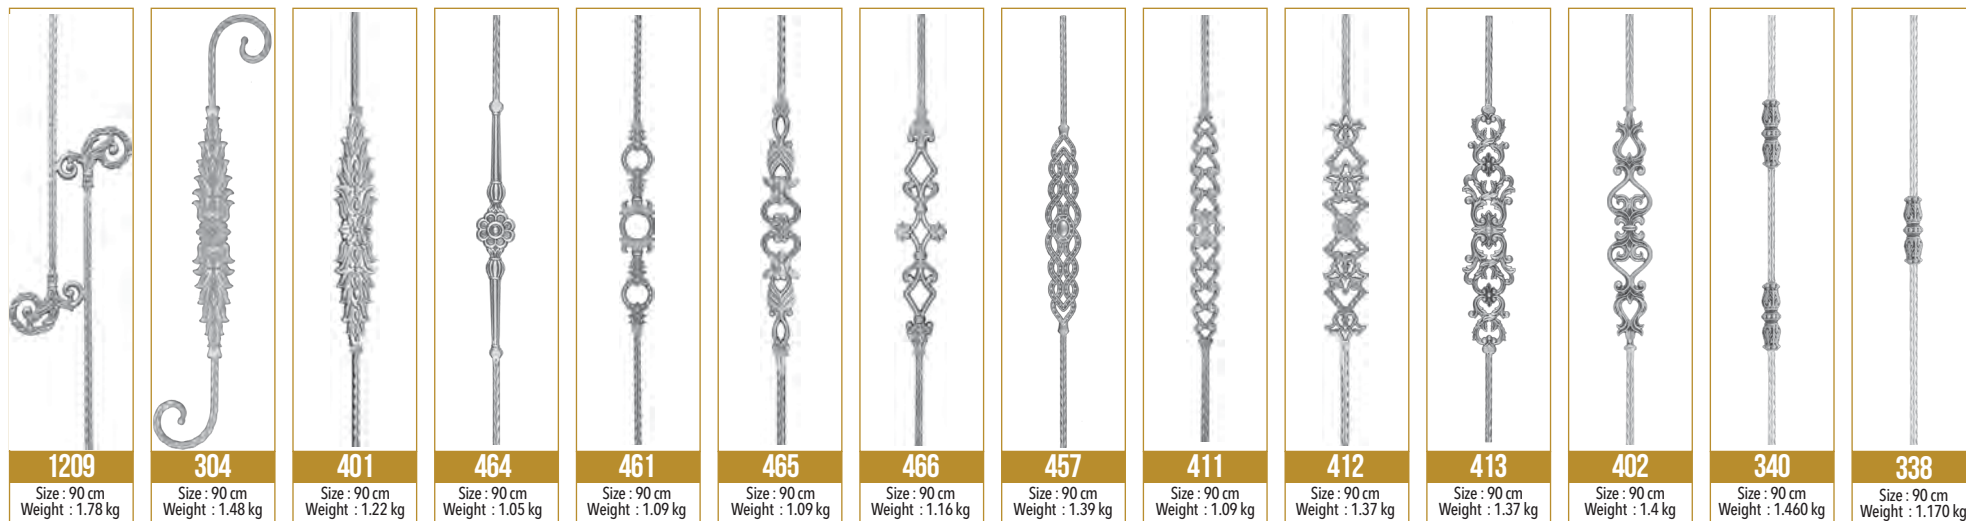

Size : 90x21 cm
Weight : 3.32 kg

SAMEN FERFORGE

Hashtomin Noor Metal Industries, The Biggest Door & Forged Pieces Producer in Middle East and Premier Exporter in Iran

Prefabricated Doors

332

Size : 90 cm
Weight : 1.220 kg

348

Size : 90 cm
Weight : 1.620 kg

346

Size : 90 cm
Weight : 1.350 kg

313

Size : 90 cm
Weight : 1.47 kg

SAMEN FERFORGE

Hashtomin Noor Metal Industries, The Biggest Door & Forged Pieces Producer in Middle East and Premier Exporter in Iran