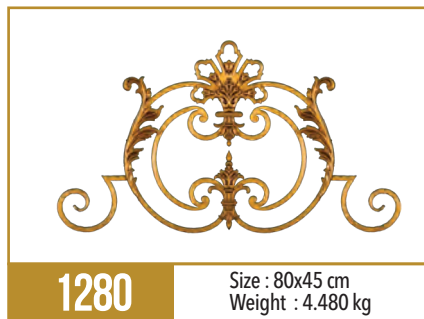

Part 1275, 1276 and 1277 have been used to build this crown. You can see the full details of these parts by referring to the catalog of this company.